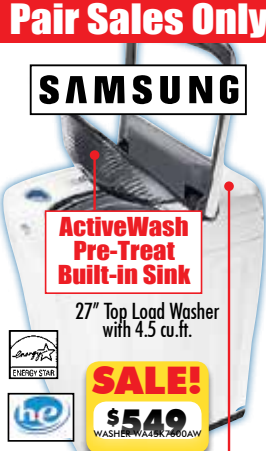

Pair Sales Only

ActiveWash Pre-Treat Built-in Sink

27" Top Load Washer with 4.5 cu.ft.

SALE!
$549
WASHER WA42H5200AW