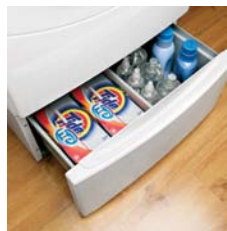

\$1,219.00

Located at our **Bonita Springs** Showroom

MANUFACTURER
GE

MODEL#
SBSD137H

COLOR
WW

FEATURES

Stainless steel ball bearings for rollers
Adjustable divider
Spill resistant
WxHxD: 27 in x 13 3/8 in x 28 3/4 in